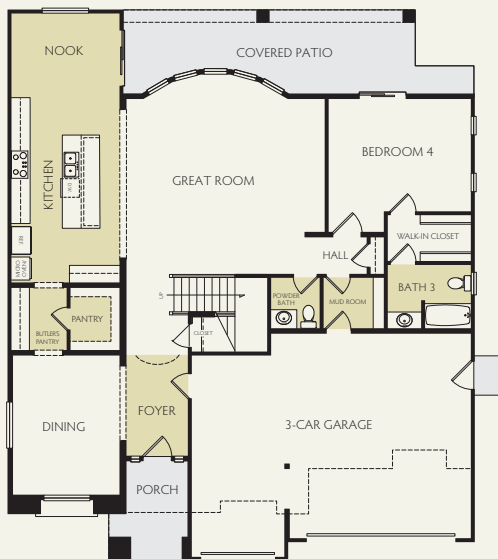

BIANCA

SUBJECT TO CHANGE WITHOUT NOTICE
HOUSE LAYOUT COULD BE REVERSED

Vinyl Flooring

- 3,583 square feet
- 4-6 bedrooms
- 3-4 baths
- Three-car garage

COTTAGE • TUSCAN • MODERN FARMHOUSE

1ST FLOOR

2ND FLOOR