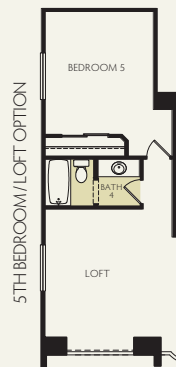

BIANCA

SUBJECT TO CHANGE WITHOUT NOTICE
HOUSE LAYOUT COULD BE REVERSED

Vinyl Flooring

- 3,583 square feet
- 4-6 bedrooms
- 3-4 baths
- Three-car garage

COTTAGE • TUSCAN • MODERN FARMHOUSE

1ST FLOOR

2ND FLOOR